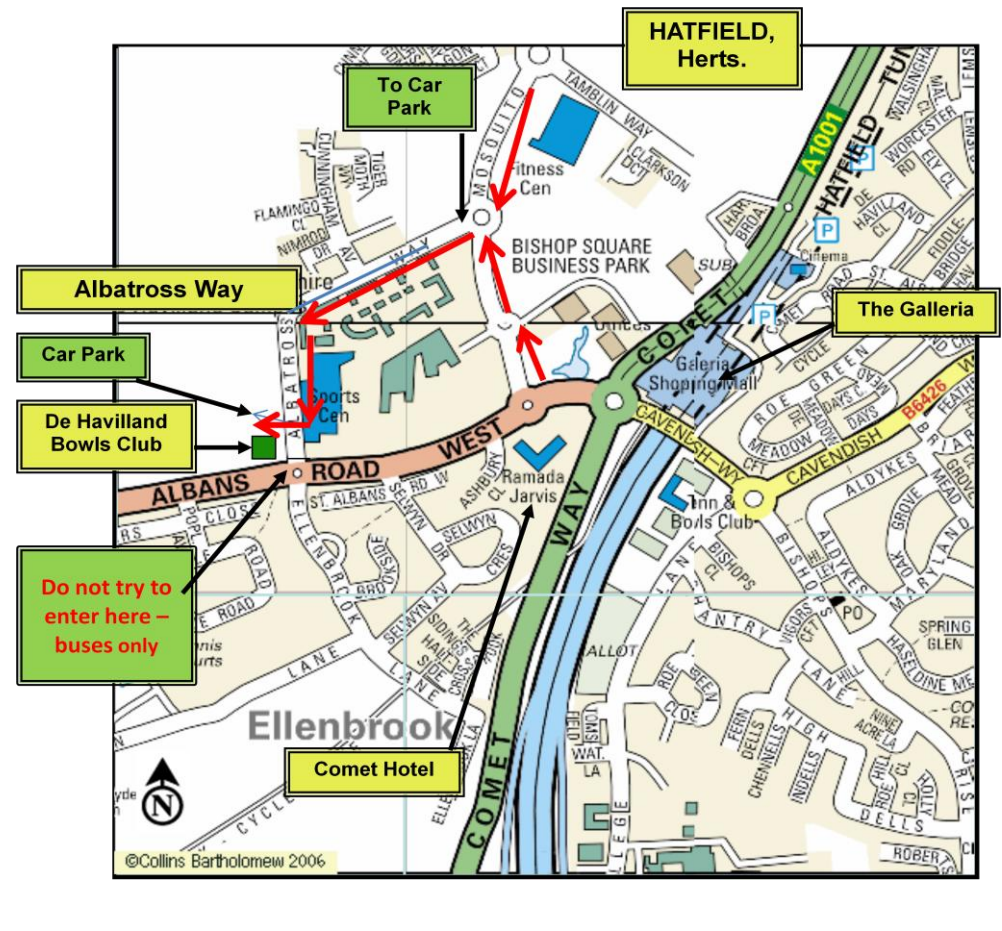

**de Havilland Bows Club, Albatross Way, off Mosquito Way, Hatfield, Herts, AL10 9EU**

**Map showing Access to de Havilland University Campus Car Park**

**Map showing route to de Havilland Bows Green and adjacent parking**