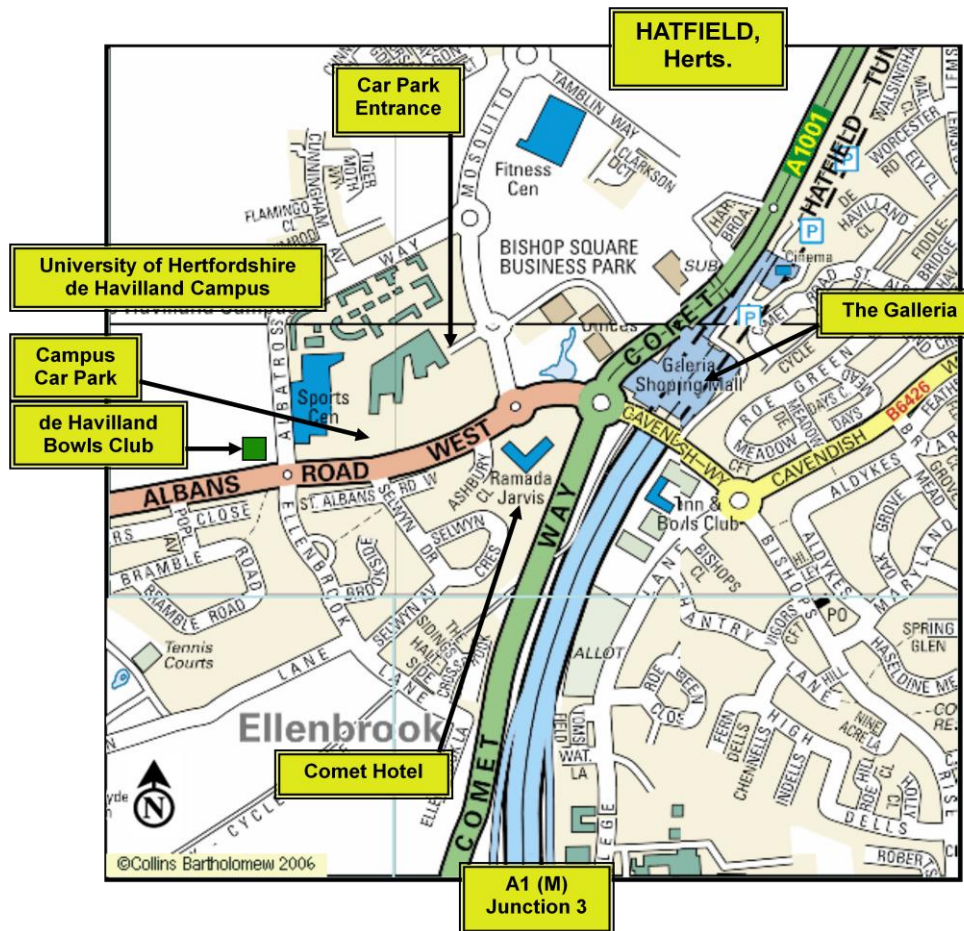

**de Havilland Bows Club, Albatross Way, off Mosquito Way, Hatfield, Herts, AL10 9EU**

**Map showing Access to de Havilland University Campus Car Park**

**Map showing route to de Havilland Bows Green and adjacent parking**